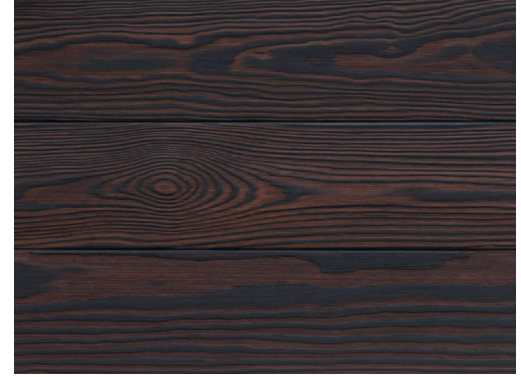

SUPERKÜL - KEBONY® WOOD
SOLID - SKU #CH-750318

VETTE - KEBONY® WOOD
SOLID - SKU #CH-750332

NOBU - KEBONY® WOOD
SOLID - SKU #CH-750257

MARKA - KEBONY® WOOD
SOLID - SKU #CH-750316

RUSS - KEBONY® WOOD
SOLID - SKU #CH-750317

FAEN - KEBONY® WOOD
SOLID - SKU #CH-750314

Kebony® is a beautiful wood recommended by leading architects. It is sustainable, durable and requires no maintenance beyond normal cleaning. Kebony's performance has been proven in a variety of applications including decking and cladding.