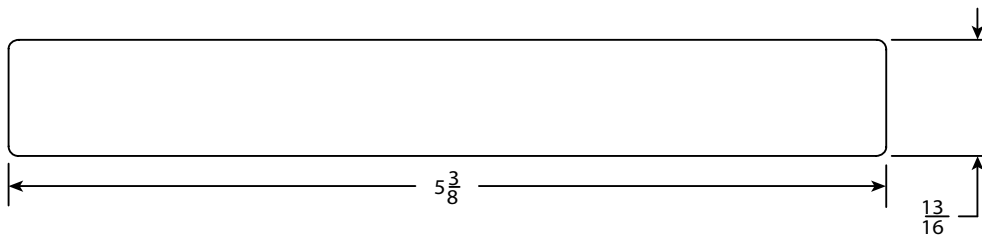

STANDARD DIMENSIONS & MILLING:

TONGUE & GROOVE

STANDARD SHIPLAP

STANDARD E4E

- 13/16" thick X 5-3/8" wide X 8-16' random lengths - Tongue & Groove, S4S, E4E or Standard Shiplap

NOTE: Custom width, lengths and millings available.