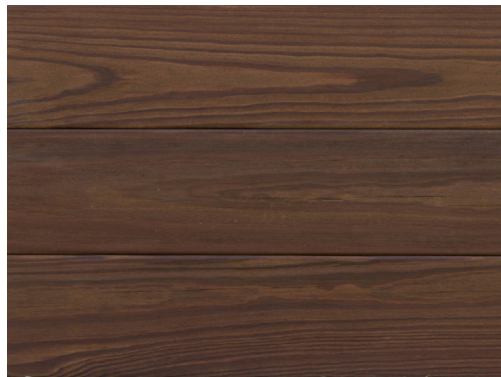

SUPERKÜL - KEBONY® WOOD
SOLID - SKU #CH-750318

VETTE - KEBONY® WOOD
SOLID - SKU #CH-750332

NOBU - KEBONY® WOOD
SOLID - SKU #CH-750257

MARKA - KEBONY® WOOD
SOLID - SKU #CH-750316

RUSS - KEBONY® WOOD
SOLID - SKU #CH-750317

FAEN - KEBONY® WOOD
SOLID - SKU #CH-750314

Kebony® is a beautiful wood recommended by leading architects. It is sustainable, durable and requires no maintenance beyond normal cleaning. Kebony's performance has been proven in a variety of applications including decking and cladding.