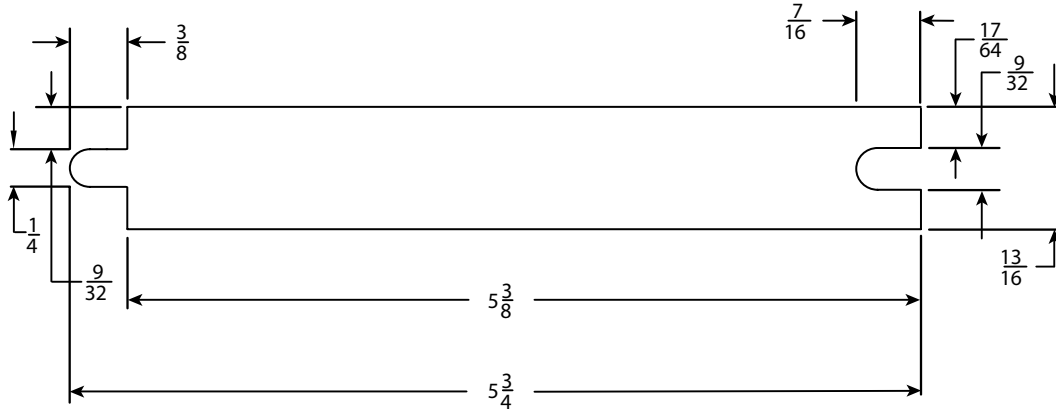

STANDARD DIMENSIONS & MILLING:

TONGUE & GROOVE

STANDARD SHIPLAP

STANDARD E4E

- 13/16" thick X 5-3/8" wide X 8-16' random lengths - Tongue & Groove, S4S, E4E or Standard Shiplap

NOTE: Custom width, lengths and millings available.