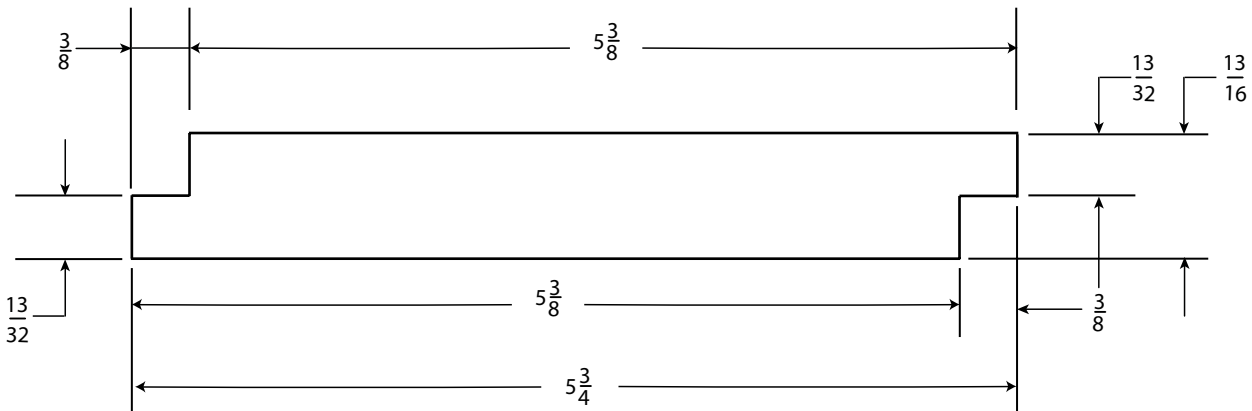

STANDARD DIMENSIONS & MILLING:

TONGUE & GROOVE

STANDARD SHIPLAP

STANDARD E4E

- 13/16" thick X 5-3/8" wide X 8-16' random lengths - Tongue & Groove, S4S, E4E or Standard Shiplap

NOTE: Custom width, lengths and millings available.